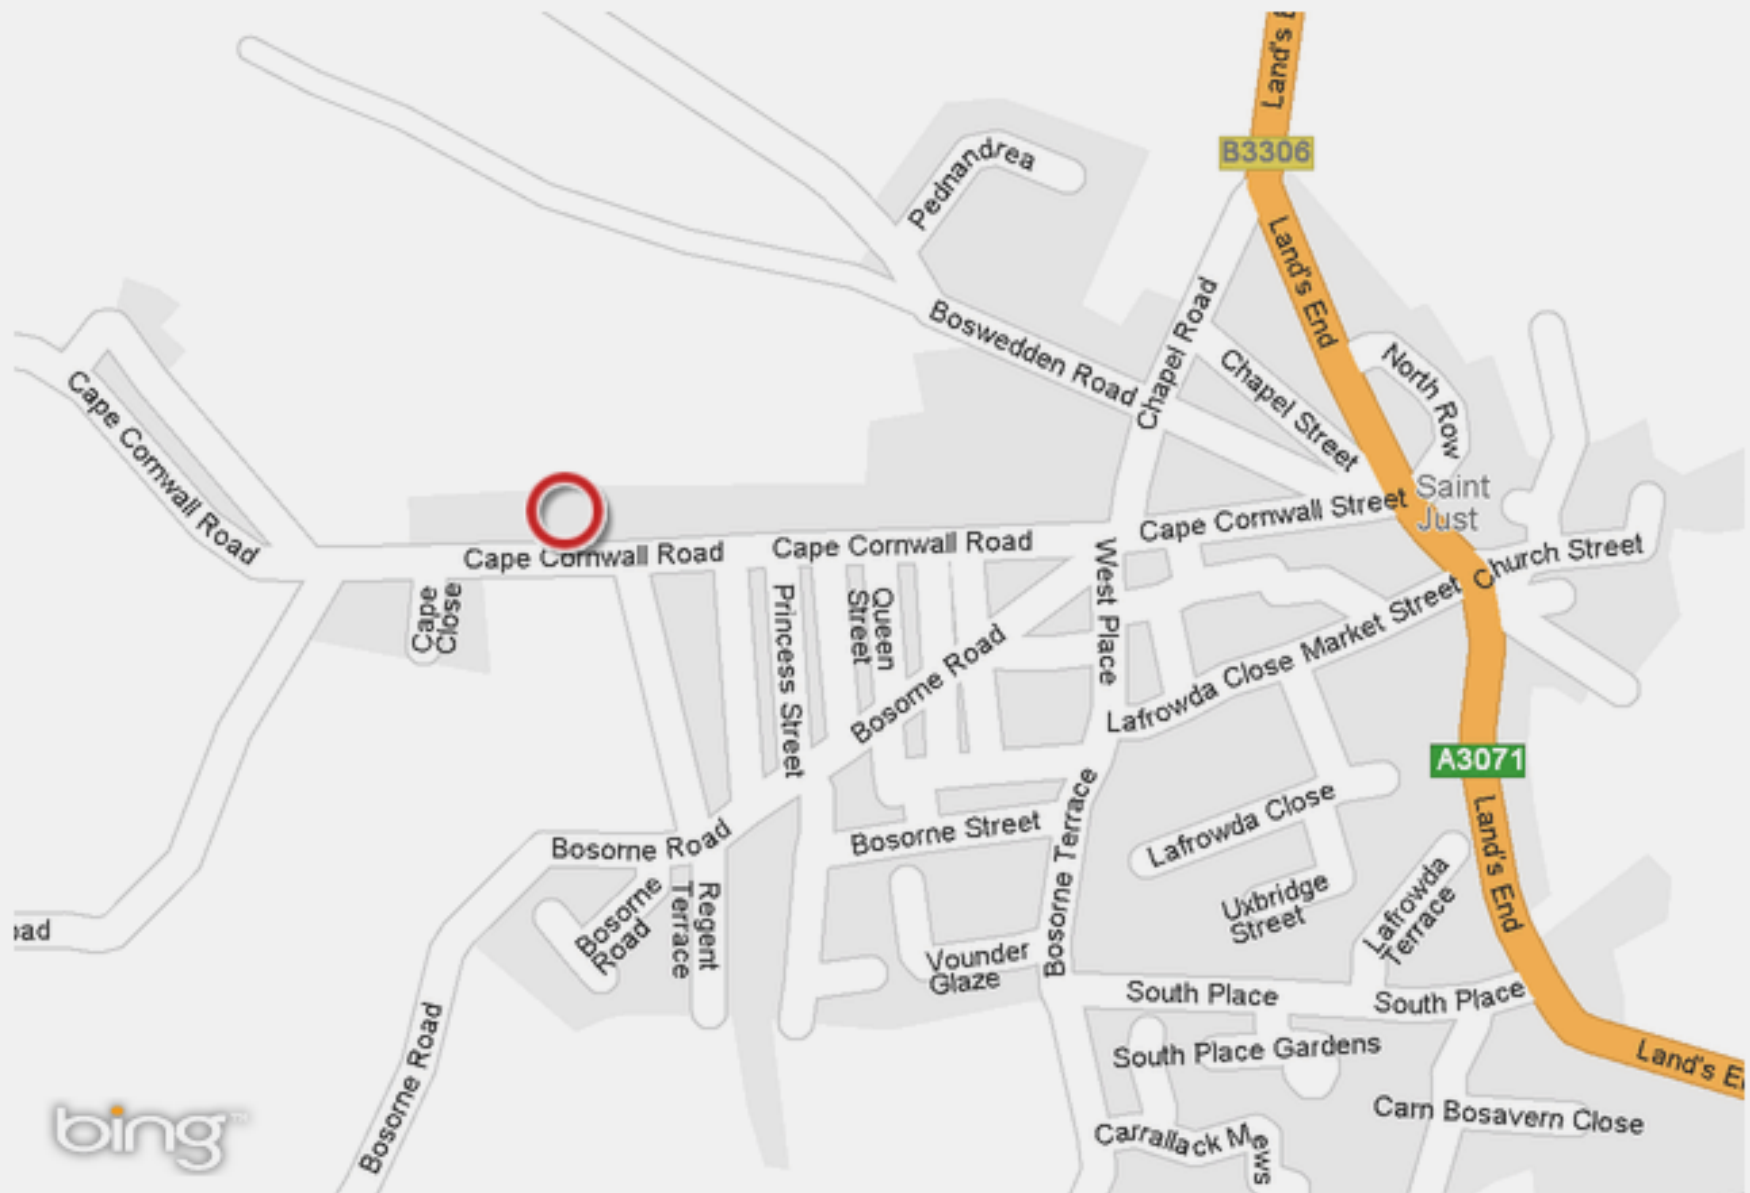

Map of TR19 7JX

Print

Map Data © 2007 Tele Atlas / © Crown Copyright | 200 yards | Terms of use

This map shows quite clearly that Cape Cornwall ROAD extends as far east as the West Place / Chapel Road junction.