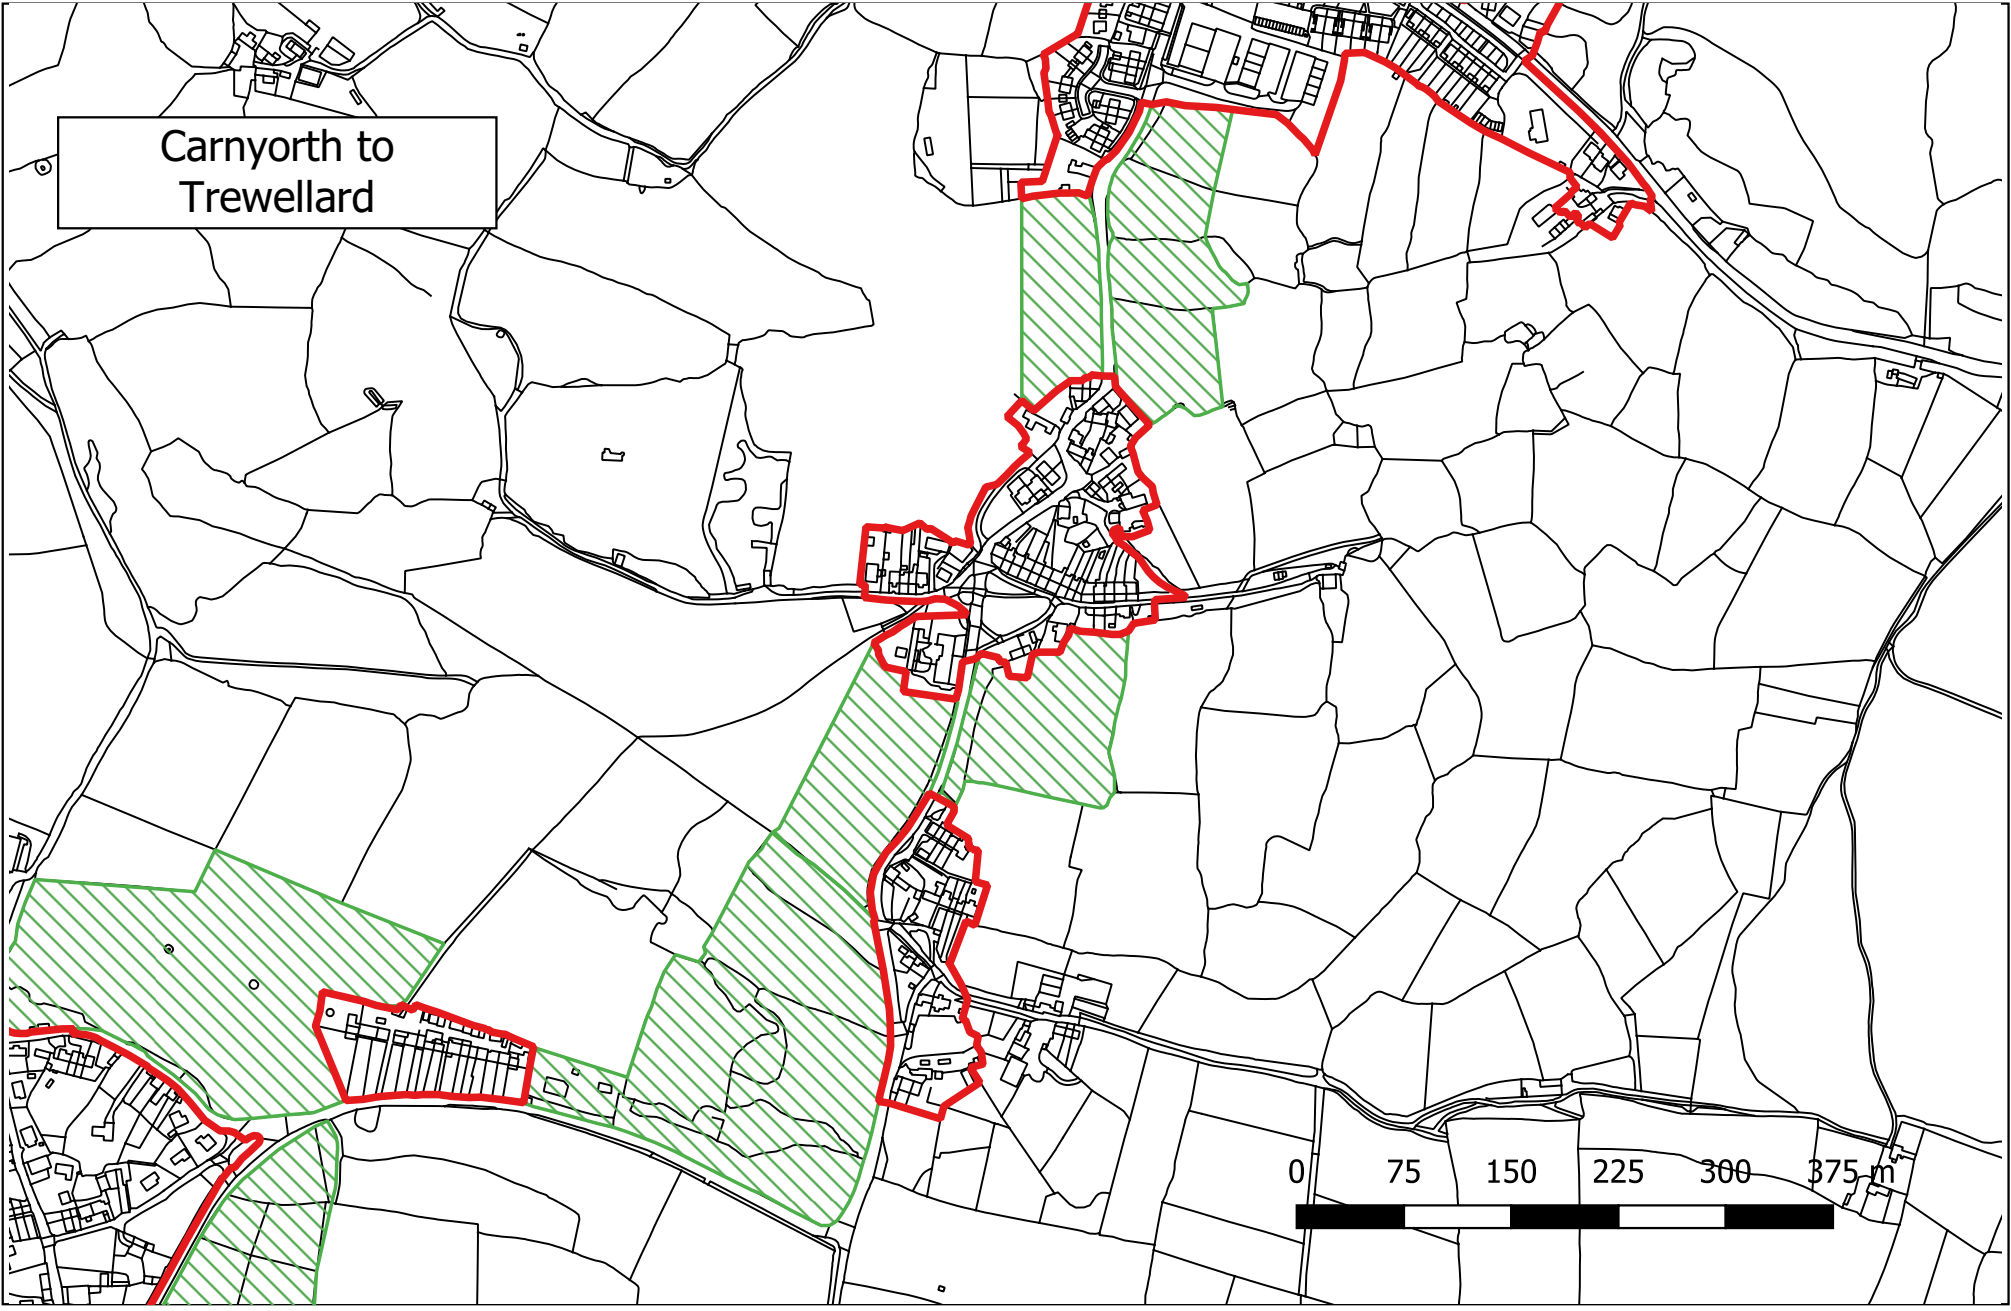

Carnyorth to
Trewellard

0 75 150 225 300 375 m