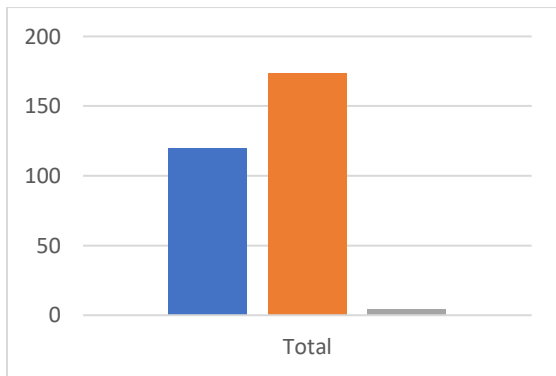

### Children's Recreation Park Pendeen

Use	Retain	Repurpose
85	173	4

Children's Play Area St Just

Use	Retain	Repurpose
110	202	1

Sports Centre St Just

Use	Retain	Repurpose
120	174	4

Bolitho Club St Just

Use	Retain	Repurpose
15	156	27