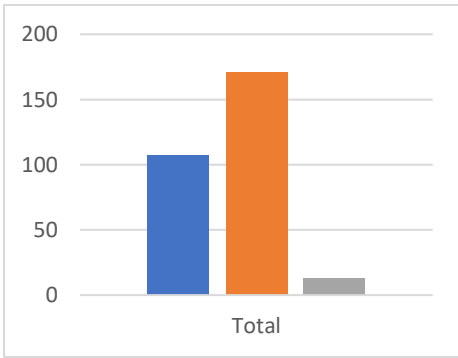

Closed Graveyard St Just

Use	Retain	Repurpose
107	171	13