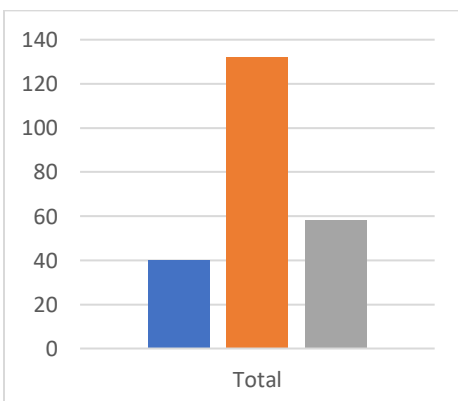

Drill Hall St Just

Use	Retain	Repurpose
40	132	58