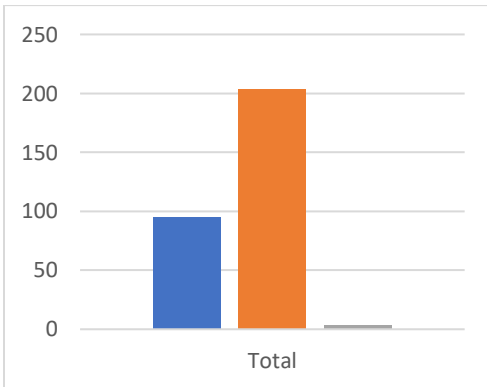

Rugby Club St Just

Use	Retain	Repurpose
95	204	3