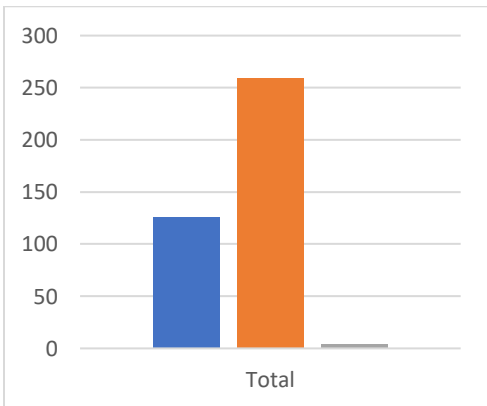

Recreation Field St Just

Use	Retain	Repurpose
126	259	4