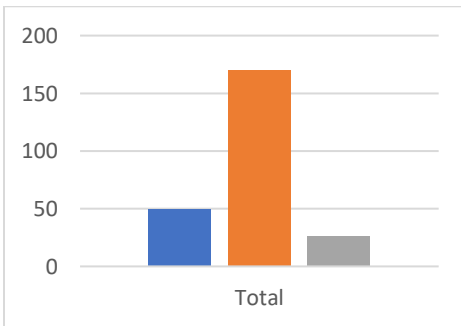

Free Church St Just

Use	Retain	Repurpose
50	170	26