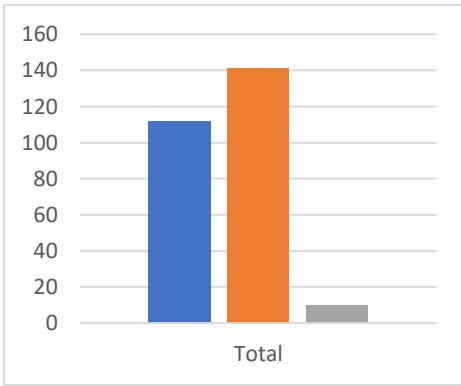

Pendeen Church

Use	Retain	Repurpose
112	141	10