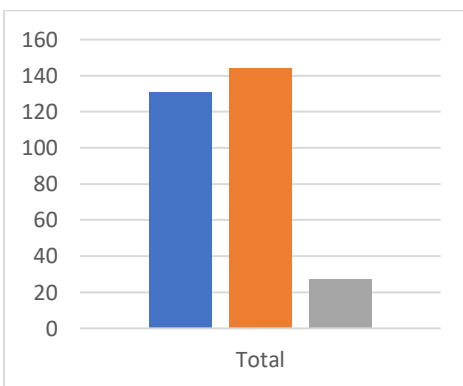

WI Hall St Just

Use	Retain	Repurpose
131	144	27