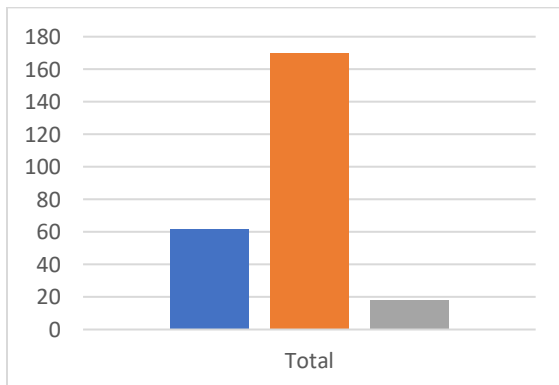

Nancherrow Centre

Use	Retain	Repurpose
62	170	18