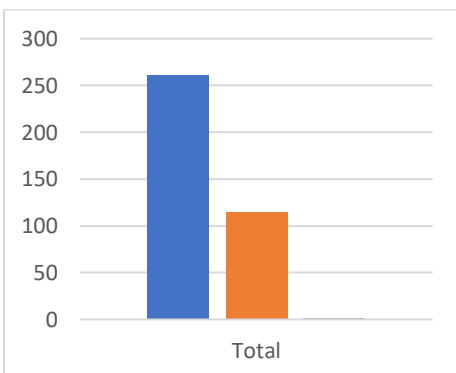

Plain an Gwarry

Use	Retain	Repurpose
261	115	1