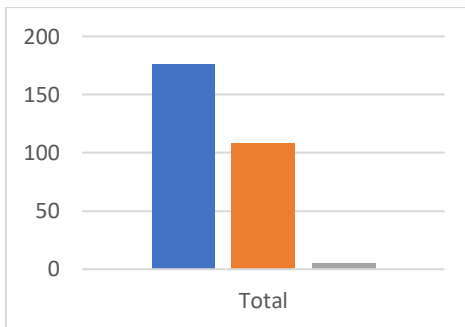

Centre of Pendeen

Use	Retain	Repurpose
176	108	5