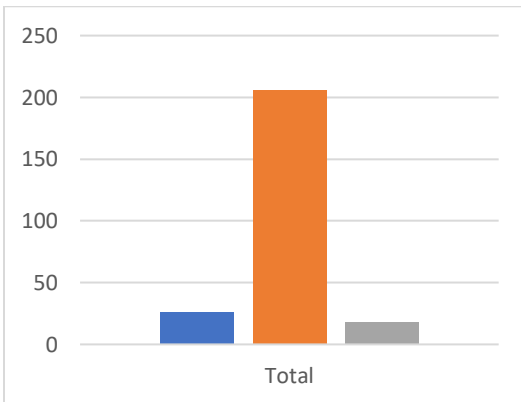

Carnyorth Outdoor Education Centre

Use	Retain	Repurpose
26	206	18