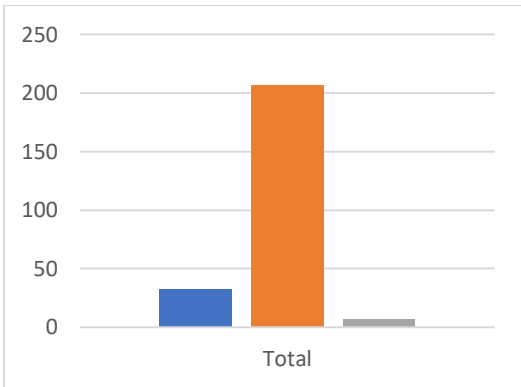

Kenidjack Allotments

Use	Retain	Repurpose
33	207	7