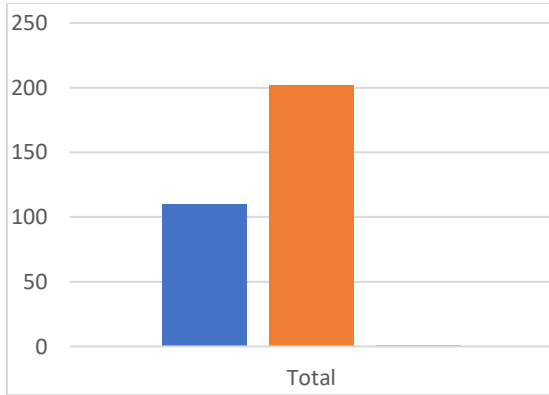

Children's Play Area St Just

Use	Retain	Repurpose
110	202	1