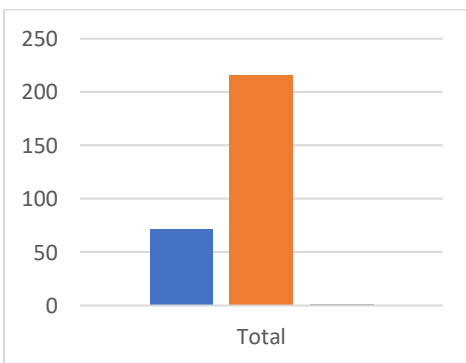

Cricket Club ST Just

Use	Retain	Repurpose
71	216	2