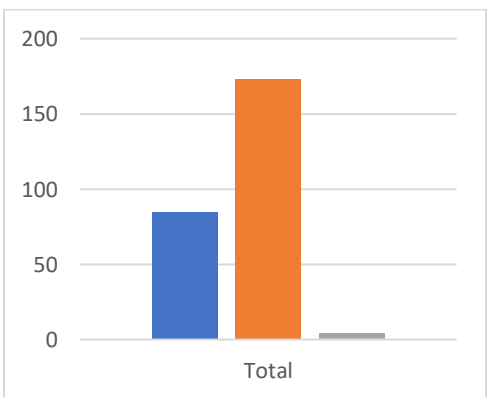

Children's Recreation Park Pendeen

Use	Retain	Repurpose
85	173	4