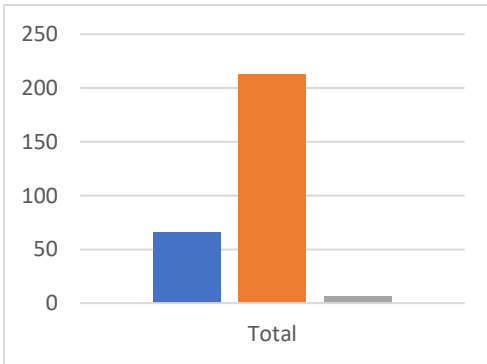

Football Club St Just

Use	Retain	Repurpose
66	213	6