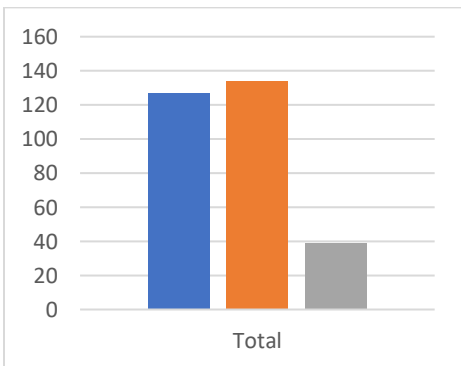

Old Town Hall St Just

Use	Retain	Repurpose
127	134	39