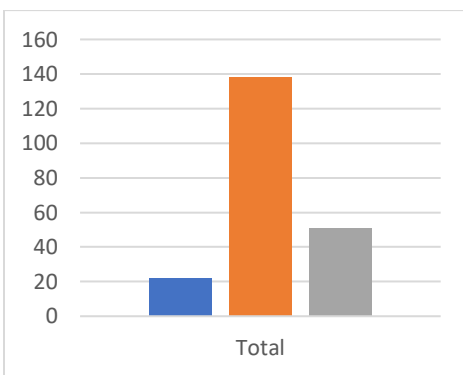

Lafrowda Club St Just

Use	Retain	Repurpose
22	138	51