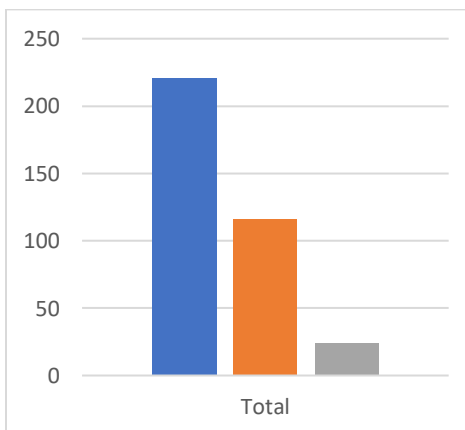

Library St Just

Use	Retain	Repurpose
221	116	24