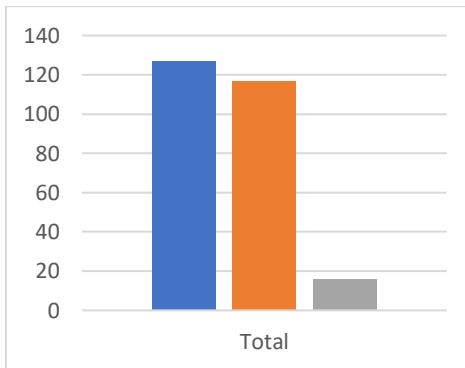

Parish Rooms Pendeen

Use	Retain	Repurpose
127	117	16