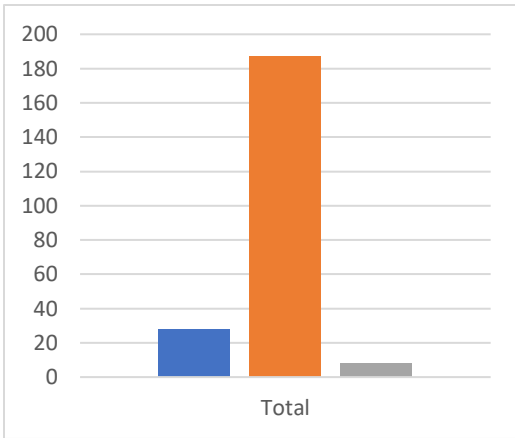

Pendeen Band Room

Use	Retain	Repurpose
28	187	8