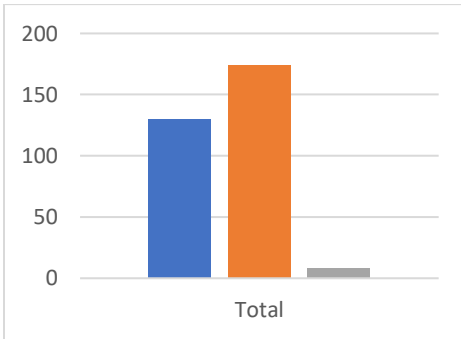

St Just Church

Use	Retain	Repurpose
130	174	8