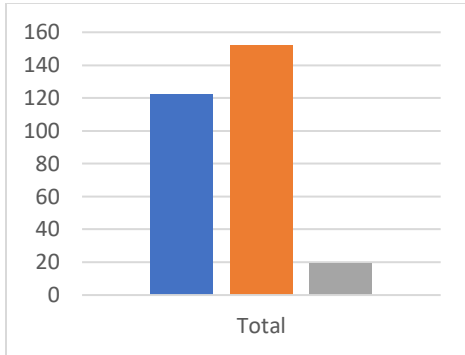

The Knut St Just

Use	Retain	Repurpose
122	152	19