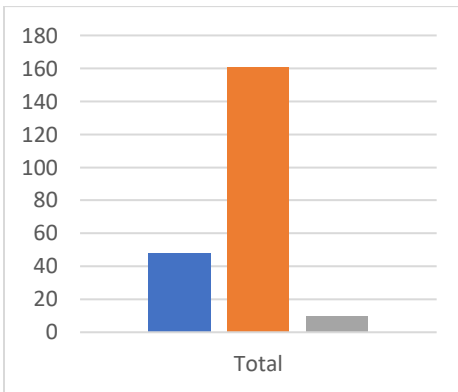

Borlase Football Field Pendeen

Use	Retain	Repurpose
48	161	10