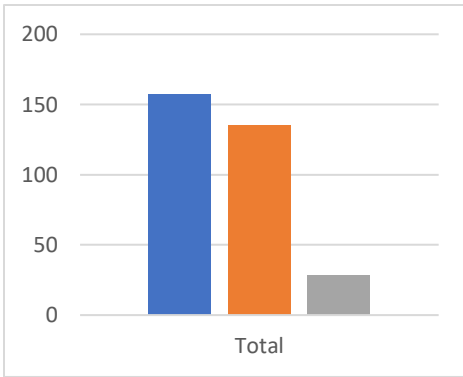

Miners Chapel St Just

Use	Retain	Repurpose
157	135	28