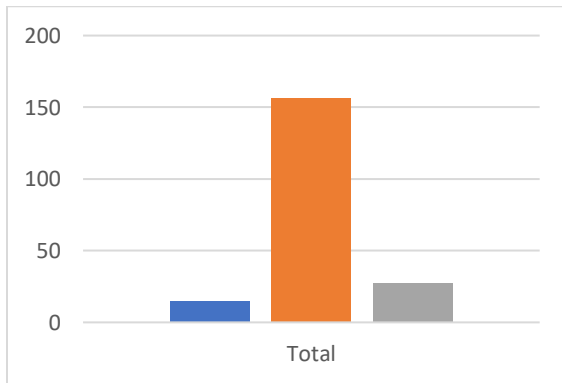

### Children's Recreation Park Pendeen

Use	Retain	Repurpose
85	173	4

Children's Play Area St Just

Use	Retain	Repurpose
110	202	1

Sports Centre St Just

Use	Retain	Repurpose
120	174	4

Bolitho Club St Just

Use	Retain	Repurpose
15	156	27