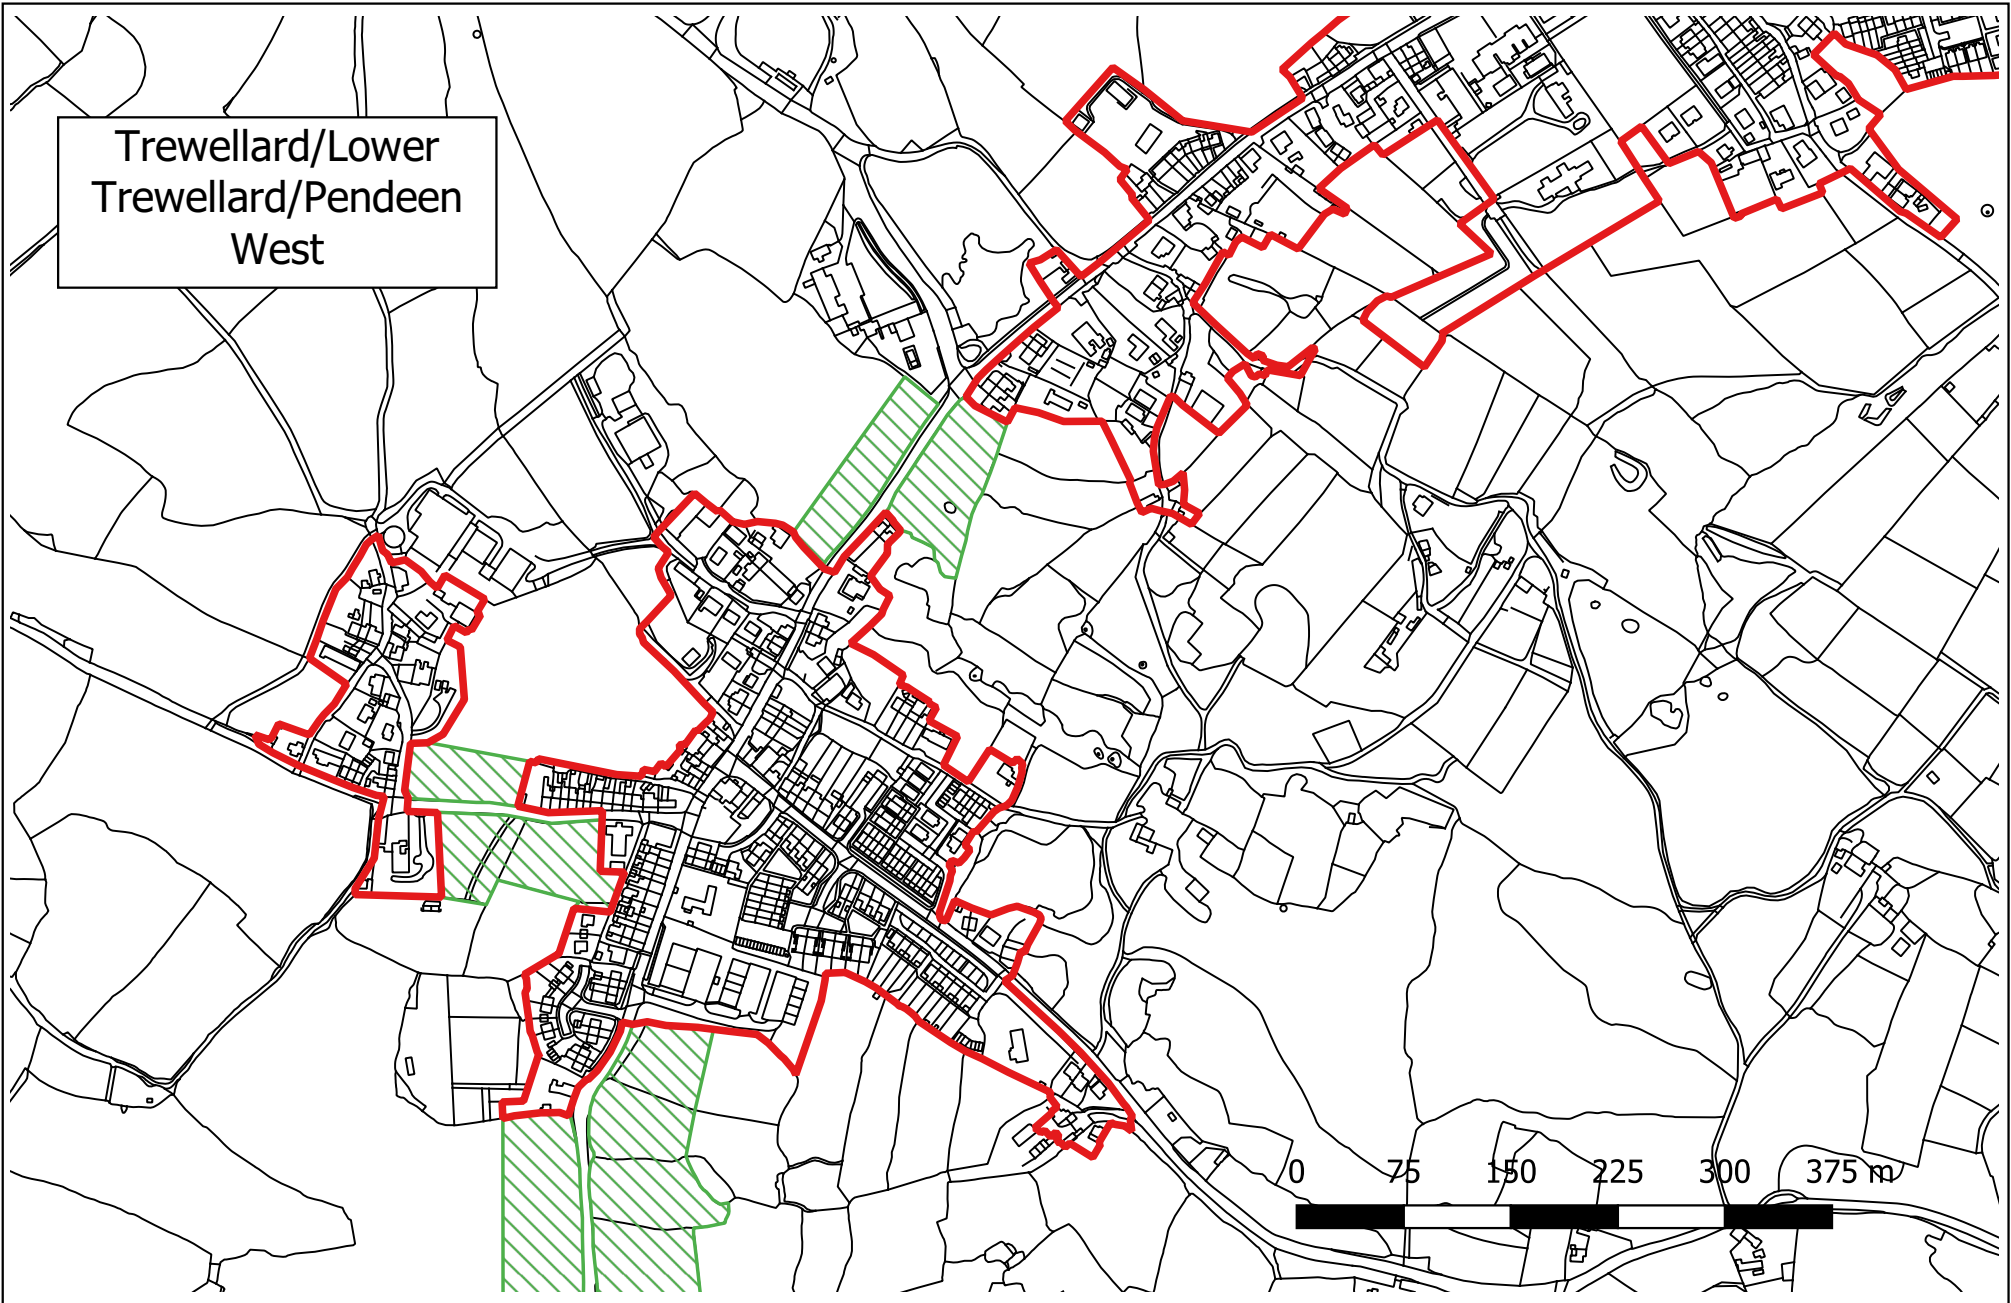

Trewellard/Lower
Trewellard/Pendeen
West

0 75 150 225 300 375 m